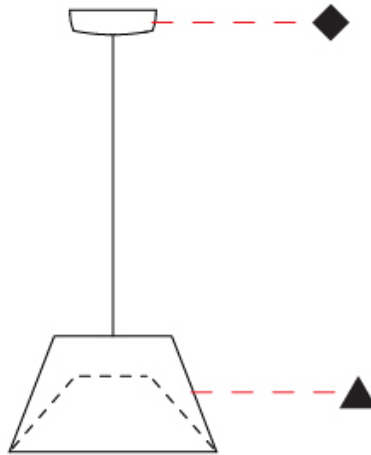

CONGA SUSPENSION

D111096-

PROJECT

TYPE

SPECIFIER

QUANTITY

DATE

D